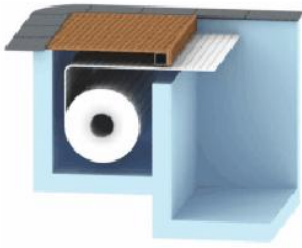

1. In Ground

1.1 For pvc slat cover

Type 1

Type 2

Type 3

1.2 For safety fabric cover

Advantages:

- **Beauty** It can be blend into the back yard surroundings
- **Safety** The motor, reel and bracket are hidden under ground, so there is no any injuries for people
- **Save space** Above space of reel pit can be utilized

Disadvanges:

- It is inconvenient to install and repair

2. Above Ground

For slat pvc cover

For safety fabric cover

Advantages:

- **Convenient** It is convenient for install and repair
- **Comfortable rest area** The motor, reel and bracket are hidden into oak bench, so the bench is very suitable for people to sit and rest.

Disadvantages:

Some customers might feel that the top mounted slatted cover are not esthtical, they prefer the under ground installation.

Boree Mechanical And Electrical Equipment Co.,Ltd

Add: No. 11, Gaolong industrial road, Huanzhuli village, Changping Town, Dongguan, Guangdong