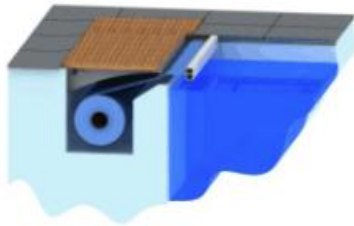

1. In Ground

1.1 For pvc slat cover

Type 1

Type 2

Type 3

1.2 For safety fabric cover

Advantages:

- **Beauty** It can be blend into the back yard surroundings
- **Safety** The motor, reel and bracket are hidden under ground, so there is no any injuries for people
- **Save space** Above space of reel pit can be utilized

Disadvanges:

- It is inconvenient to install and repair

2. Above Ground

For slat pvc cover

For safety fabric cover

Advantages:

- **Convenient** It is convenient for install and repair
- **Comfortable rest area** The motor, reel and bracket are hidden into oak bench, so the bench is very suitable for people to sit and rest.