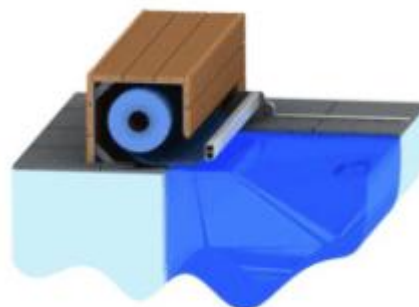

1. In Ground

1.1 For pvc slat cover

Type 1

Type 2

Type 3

1.2 For safety fabric cover

Advantages:

- **Beauty** It can be blend into the back yard surroundings
- **Safety** The motor, reel and bracket are hidden under ground, so there is no any injuries for people
- **Save space** Above space of reel pit can be utilized

Disadvanges:

- It is inconvenient to install and repair

2. Above Ground

For slat pvc cover

For safety fabric cover

Advantages:

- **Convenient** It is convenient for install and repair
- **Comfortable rest area** The motor, reel and bracket are hidden into oak bench, so the bench is very suitable for people to sit and rest.